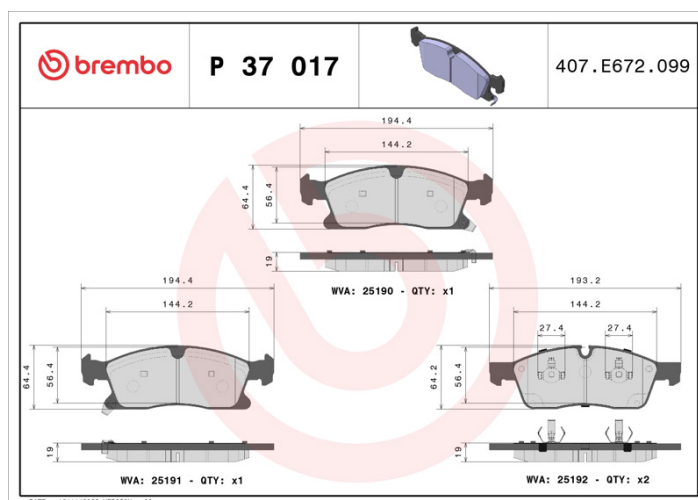

BRAKE PAD

P 37 017

The P 37 017 brake pad is synonymous with reliability

The Brembo brake pad guarantees ultimate safety when braking thanks to the use of more than 100 different compounds, designed according to the type of vehicle and use. Stopping distances reduced to a minimum, maximum driving comfort and silent operation are the most important features of Brembo materials. Brembo brake pads are supplied together with an extensive range of accessories and assembly kits for professional-standard installation.

- ✓ OE-equivalent
- ✓ Brembo quality
- ✓ ECE-R90 certificate
- ✓ Safety
- ✓ Performance
- ✓ Comfort

Technical specifications

EAN code 8020584109540	Axle Front	Thickness 19 mm
Width 193 mm	Height 64 mm	Braking system Teves
Wear indicator Acoustic	WVA number 25190,25191,25192	Accessories With piston clip