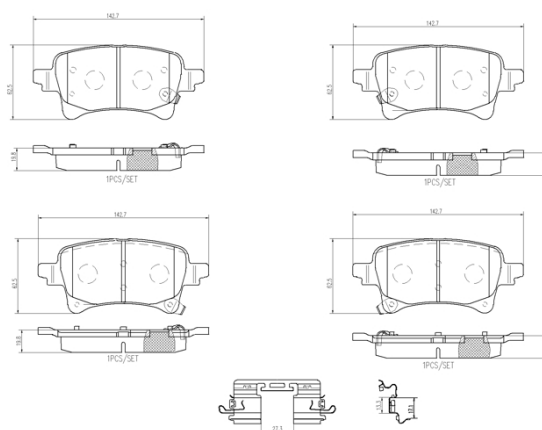

BRAKE PAD

P 37 029

The P 37 029 brake pad is synonymous with reliability

The Brembo brake pad guarantees ultimate safety when braking thanks to the use of more than 100 different compounds, designed according to the type of vehicle and use. Stopping distances reduced to a minimum, maximum driving comfort and silent operation are the most important features of Brembo materials. Brembo brake pads are supplied together with an extensive range of accessories and assembly kits for professional-standard installation.

- ✓ OE-equivalent
- ✓ Brembo quality
- ✓ ECE-R90 certificate
- ✓ Safety
- ✓ Performance
- ✓ Comfort

Technical specifications

EAN code	Thickness	
8020584124376	20 mm	
Width	Height	Braking system
143 mm	62 mm	TBC
Wear indicator	WVA number	
Acoustic	26331,26614,26615	