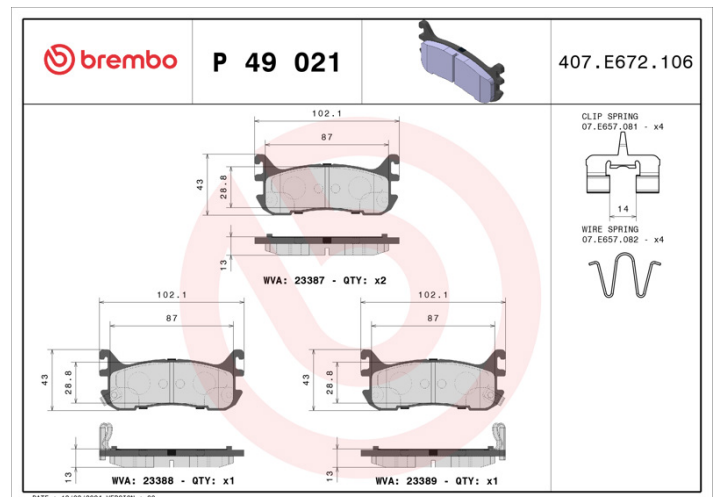

BRAKE PAD

P 49 021

The P 49 021 brake pad is synonymous with reliability

The Brembo brake pad guarantees ultimate safety when braking thanks to the use of more than 100 different compounds, designed according to the type of vehicle and use. Stopping distances reduced to a minimum, maximum driving comfort and silent operation are the most important features of Brembo materials. Brembo brake pads are supplied together with an extensive range of accessories and assembly kits for professional-standard installation.

- ✓ OE-equivalent
- ✓ Brembo quality
- ✓ ECE-R90 certificate
- ✓ Safety
- ✓ Performance
- ✓ Comfort
- ✓ With accessories

Technical specifications

EAN code 8020584053584	Axle Rear	Thickness 13 mm
Width 102 mm	Height 43 mm	Braking system Akebono
Wear indicator Acoustic	WVA number 23389,23388,23387	Accessories With accessories