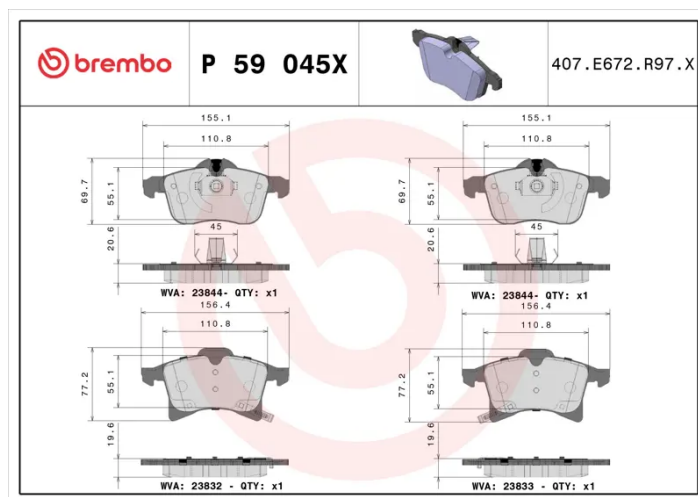

# BRAKE PAD XTRA P 59 045X

The P 59 045X Xtra brake pad is synonymous with reliability

Brembo Xtra brake pads, developed to enhance the advantages of the Xtra and Max discs, are made using the special BRM X L01 compound which consists of more than 30 different components. Compared with the compound used for original-equivalent pads, the new solution assures a higher friction coefficient, which translates to more precise and stable braking, at both high and low temperatures. All this makes for greater driving comfort and improved pedal modularity, without compromising the product's mileage output.

## Technical specifications

|                                   |  |   |
|-----------------------------------|--|---|
| EAN code<br><b>8020584069059</b>  | Axle<br><b>Front</b>                   | Thickness<br><b>20 mm</b>                   |
| Width<br><b>155 mm</b>            | Height<br><b>70 mm</b>                 | Braking system<br><b>Teves</b>              |
| Wear indicator<br><b>Acoustic</b> | WVA number<br><b>23832,23833,23844</b> | Accessories<br><b>With anti-squeal shim</b> |