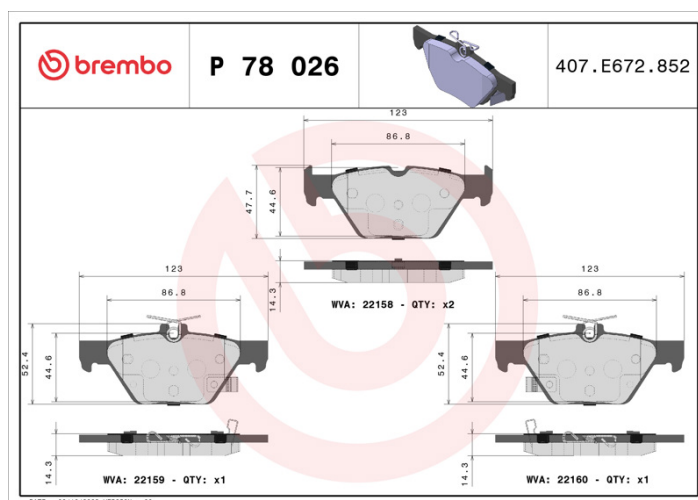

BRAKE PAD

P 78 026

The P 78 026 brake pad is synonymous with reliability

The Brembo brake pad guarantees ultimate safety when braking thanks to the use of more than 100 different compounds, designed according to the type of vehicle and use. Stopping distances reduced to a minimum, maximum driving comfort and silent operation are the most important features of Brembo materials. Brembo brake pads are supplied together with an extensive range of accessories and assembly kits for professional-standard installation.

- ✓ OE-equivalent
- ✓ Brembo quality
- ✓ ECE-R90 certificate
- ✓ Safety
- ✓ Performance
- ✓ Comfort

Technical specifications

EAN code	Thickness	
8020584086971	15 mm	
Width	Height	Braking system
123 mm	48 mm	Akebono
Wear indicator	WVA number	Accessories
Acoustic	22158,22159,22160	With anti-squeal shim