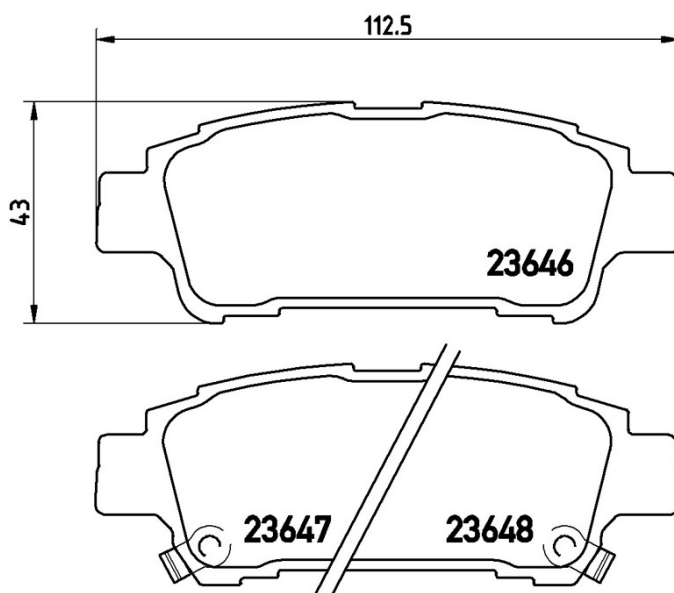

BRAKE PAD

P 83 056

The P 83 056 brake pad is synonymous with reliability

The Brembo brake pad guarantees ultimate safety when braking thanks to the use of more than 100 different compounds, designed according to the type of vehicle and use. Stopping distances reduced to a minimum, maximum driving comfort and silent operation are the most important features of Brembo materials. Brembo brake pads are supplied together with an extensive range of accessories and assembly kits for professional-standard installation.

- ✓ OE-equivalent
- ✓ Brembo quality
- ✓ ECE-R90 certificate
- ✓ Safety
- ✓ Performance
- ✓ Comfort

Technical specifications

EAN code	Axle	Thickness
8020584057919	Rear	16 mm
Width	Height	Braking system
113 mm	43 mm	Sumitomo
Wear indicator	WVA number	
Acoustic	23646,23647,23648	