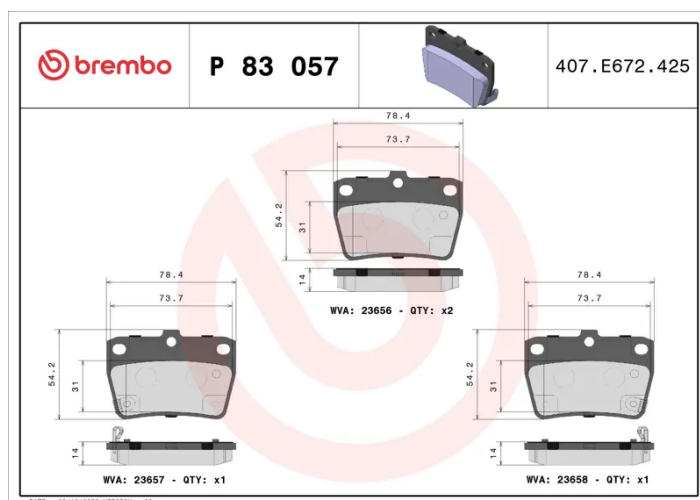

BRAKE PAD

P 83 057

The P 83 057 brake pad is synonymous with reliability

The Brembo brake pad guarantees ultimate safety when braking thanks to the use of more than 100 different compounds, designed according to the type of vehicle and use. Stopping distances reduced to a minimum, maximum driving comfort and silent operation are the most important features of Brembo materials. Brembo brake pads are supplied together with an extensive range of accessories and assembly kits for professional-standard installation.

- ✓ OE-equivalent
- ✓ Brembo quality
- ✓ ECE-R90 certificate
- ✓ Safety
- ✓ Performance
- ✓ Comfort

Technical specifications

EAN code 8020584057926	Axle Rear	Thickness 14 mm
Width 78 mm	Height 54 mm	Braking system Akebono
Wear indicator Acoustic	WVA number 23656,23657,23658	Accessories With anti-squeal shim