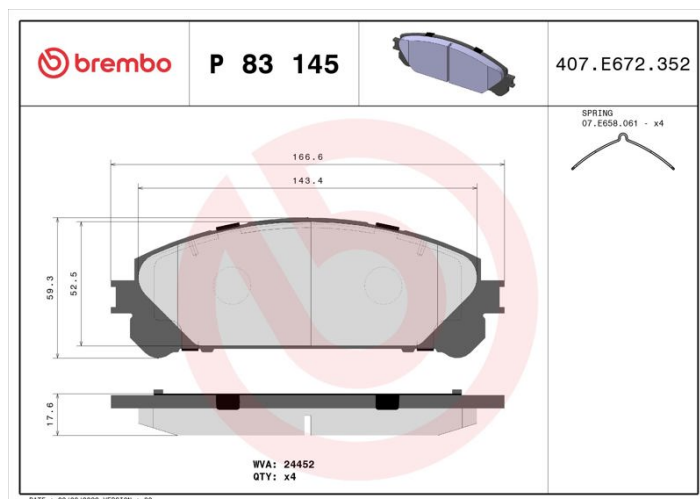

BRAKE PAD

P 83 145

The P 83 145 brake pad is synonymous with reliability

The Brembo brake pad guarantees ultimate safety when braking thanks to the use of more than 100 different compounds, designed according to the type of vehicle and use. Stopping distances reduced to a minimum, maximum driving comfort and silent operation are the most important features of Brembo materials. Brembo brake pads are supplied together with an extensive range of accessories and assembly kits for professional-standard installation.

- ✓ OE-equivalent
- ✓ Brembo quality
- ✓ ECE-R90 certificate
- ✓ Safety
- ✓ Performance
- ✓ Comfort
- ✓ With accessories

Technical specifications

EAN code 8020584104866	Axle Front	Thickness 18 mm
Width 167 mm	Height 59 mm	Braking system Advics
Wear indicator Without	WVA number 24452	Accessories With accessories