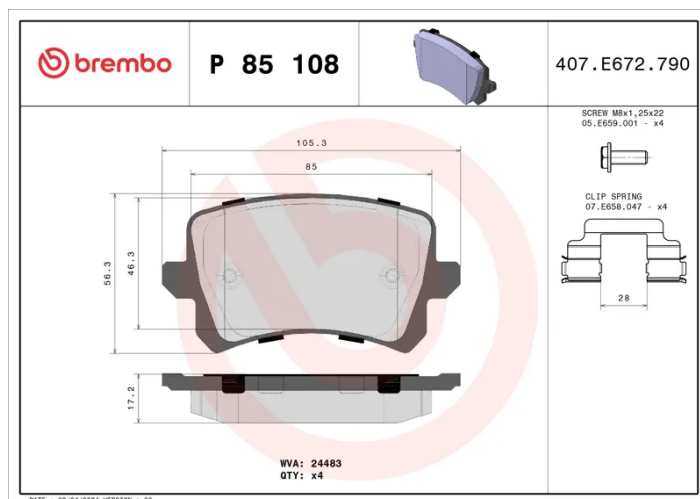

## P 85 108

The P 85 108 brake pad is synonymous with reliability

The Brembo brake pad guarantees ultimate safety when braking thanks to the use of more than 100 different compounds, designed according to the type of vehicle and use. Stopping distances reduced to a minimum, maximum driving comfort and silent operation are the most important features of Brembo materials. Brembo brake pads are supplied together with an extensive range of accessories and assembly kits for professional-standard installation.

### Technical specifications

EAN code <b>8020584062579</b>	Axle <b>Rear</b>	Thickness <b>17 mm</b>
Width <b>106 mm</b>	Height <b>56 mm</b>	Braking system <b>Lucas</b>
Wear indicator <b>Without</b>	WVA number <b>24483</b>	Accessories <b>With brake caliper bolts</b> <b>With anti-squeal shim</b> <b>With accessories</b>