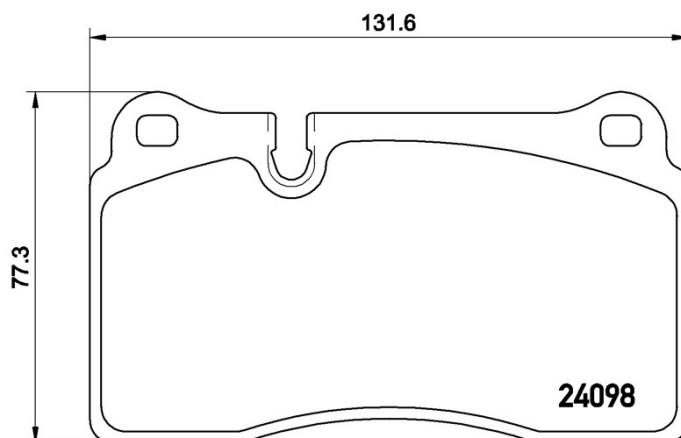

## P 85 110

The P 85 110 brake pad is synonymous with reliability

The Brembo brake pad guarantees ultimate safety when braking thanks to the use of more than 100 different compounds, designed according to the type of vehicle and use. Stopping distances reduced to a minimum, maximum driving comfort and silent operation are the most important features of Brembo materials. Brembo brake pads are supplied together with an extensive range of accessories and assembly kits for professional-standard installation.

### Technical specifications

EAN code	Axle	Thickness
<b>8020584062593</b>	<b>Front</b>	<b>17 mm</b>
Width	Height	Braking system
<b>132 mm</b>	<b>77 mm</b>	<b>Brembo</b>
Wear indicator	WVA number	
<b>Prepared for wear indicator</b>	<b>24098</b>	