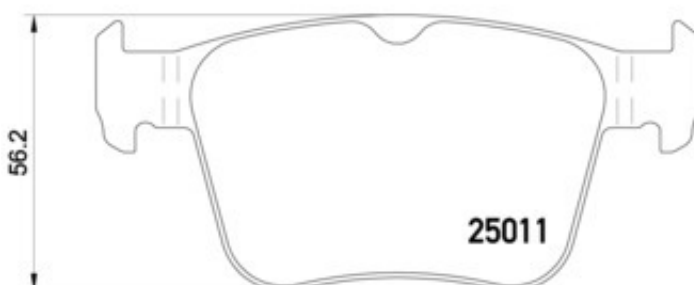

BRAKE PAD XTRA P 85 124X

The P 85 124X Xtra brake pad is synonymous with reliability

Brembo Xtra brake pads, developed to enhance the advantages of the Xtra and Max discs, are made using the special BRM X L01 compound which consists of more than 30 different components. Compared with the compound used for original-equivalent pads, the new solution assures a higher friction coefficient, which translates to more precise and stable braking, at both high and low temperatures. All this makes for greater driving comfort and improved pedal modularity, without compromising the product's mileage output.

- ✓ OE-equivalent
- ✓ Brembo quality
- ✓ ECE-R90 certificate
- ✓ Safety
- ✓ Performance
- ✓ Sports driving

Technical specifications

EAN code	Axle	Thickness
8020584069394	Rear	16 mm
Width	Height	Braking system
123 mm	56 mm	Teves
Wear indicator	WVA number	
Without	25009,25011	