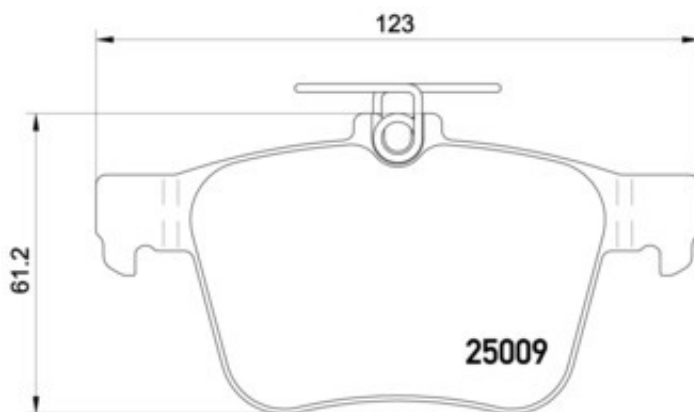

BRAKE PAD XTRA P 85 124X

The P 85 124X Xtra brake pad is synonymous with reliability

Brembo Xtra brake pads, developed to enhance the advantages of the Xtra and Max discs, are made using the special BRM X L01 compound which consists of more than 30 different components. Compared with the compound used for original-equivalent pads, the new solution assures a higher friction coefficient, which translates to more precise and stable braking, at both high and low temperatures. All this makes for greater driving comfort and improved pedal modularity, without compromising the product's mileage output.

- ✓ OE-equivalent
- ✓ Brembo quality
- ✓ ECE-R90 certificate
- ✓ Safety
- ✓ Performance
- ✓ Sports driving

Technical specifications

EAN code	Axle	Thickness
8020584069394	Rear	16 mm
Width	Height	Braking system
123 mm	56 mm	Teves
Wear indicator	WVA number	
Without	25009,25011	