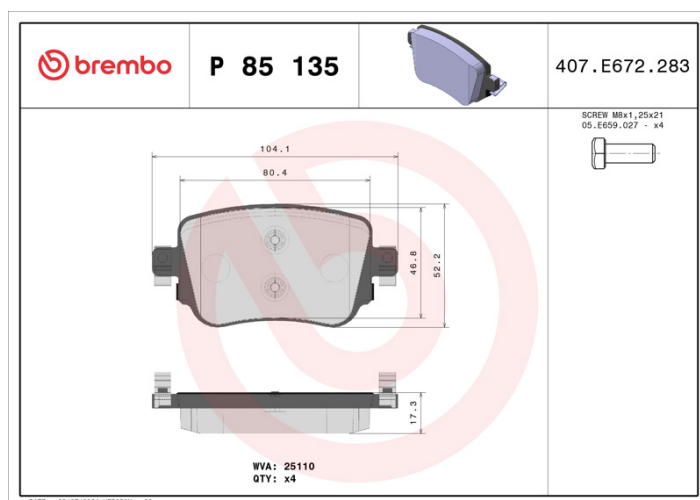

BRAKE PAD

P 85 135

The P 85 135 brake pad is synonymous with reliability

The Brembo brake pad guarantees ultimate safety when braking thanks to the use of more than 100 different compounds, designed according to the type of vehicle and use. Stopping distances reduced to a minimum, maximum driving comfort and silent operation are the most important features of Brembo materials. Brembo brake pads are supplied together with an extensive range of accessories and assembly kits for professional-standard installation.

- ✓ OE-equivalent
- ✓ Brembo quality
- ✓ ECE-R90 certificate
- ✓ Safety
- ✓ Performance
- ✓ Comfort

Technical specifications

EAN code 8020584110867	Axle Rear	Thickness 18 mm
Width 104 mm	Height 52 mm	Braking system Lucas
Wear indicator Without	WVA number 25110	Accessories With brake caliper bolts