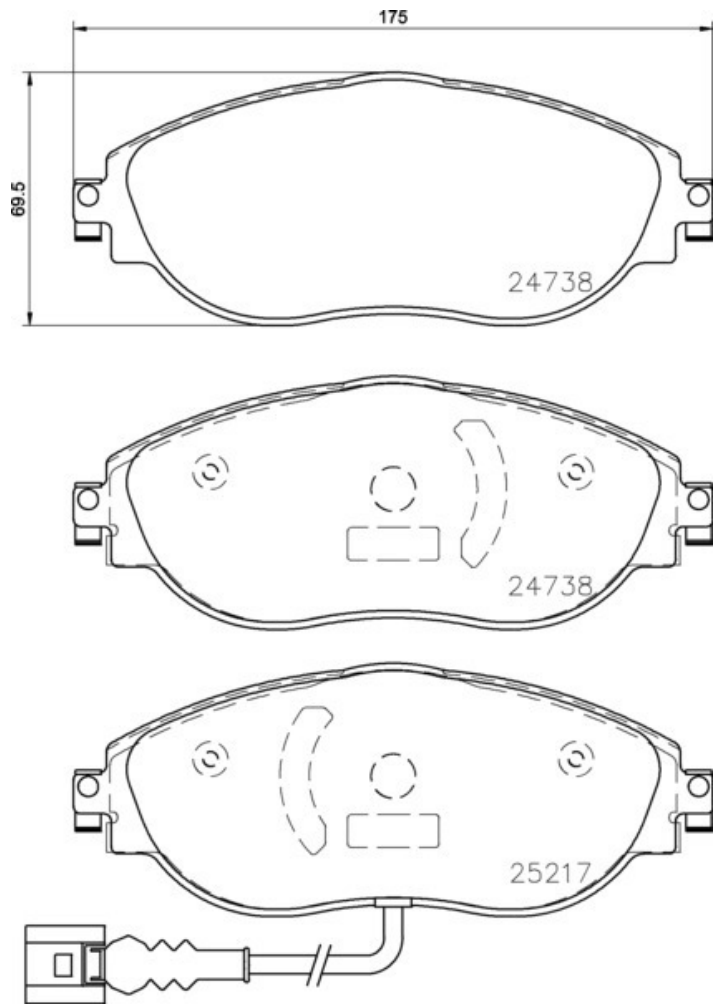

- ✓ OE-equivalent
- ✓ Brembo quality
- ✓ ECE-R90 certificate
- ✓ Safety
- ✓ Performance
- ✓ Sports driving

Technical specifications

EAN code
8020584069455

Axle
Front

Thickness
20 mm

Width
175 mm

Height
70 mm

Braking system
TRW

Wear indicator
Electric

WVA number
24738,25217

Accessories
With brake caliper bolts

COMPATIBLE VEHICLES

COMPATIBLE OE PART NUMBERS

3Q0698151B	AUDI
------------	------

5Q0698151K	AUDI
------------	------