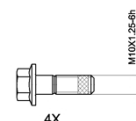

- ✓ OE-equivalent
- ✓ Brembo quality
- ✓ ECE-R90 certificate
- ✓ Safety
- ✓ Performance
- ✓ Comfort
- ✓ With accessories

Technical specifications

EAN code
8020584122945

Axle
Front

Thickness
15 mm

Width
143 mm

Height
69 mm

Braking system
CBI

Wear indicator
Electric

WVA number
26416

Accessories
With accessories
With anti-squeal shim
With brake caliper bolts

COMPATIBLE VEHICLES

COMPATIBLE OE PART NUMBERS

1EA698151A	AUDI
------------	------