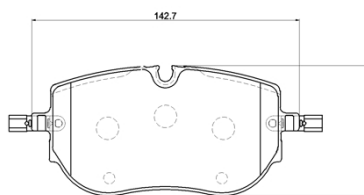

- ✓ OE-equivalent
- ✓ Brembo quality
- ✓ ECE-R90 certificate
- ✓ Safety
- ✓ Performance
- ✓ Comfort
- ✓ With accessories

Technical specifications

EAN code
8020584122945

Axle
Front

Thickness
15 mm

Width
143 mm

Height
69 mm

Braking system
CBI

Wear indicator
Electric

WVA number
26416

Accessories
With accessories
With anti-squeal shim
With brake caliper bolts

COMPATIBLE VEHICLES

COMPATIBLE OE PART NUMBERS

1EA698151A	AUDI
------------	------