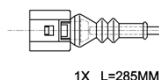

- ✓ OE-equivalent
- ✓ Brembo quality
- ✓ ECE-R90 certificate
- ✓ Safety
- ✓ Performance
- ✓ Comfort
- ✓ With accessories

Technical specifications

EAN code
8020584122945

Axle
Front

Thickness
15 mm

Width
143 mm

Height
69 mm

Braking system
CBI

Wear indicator
Electric

WVA number
26416

Accessories
With accessories
With anti-squeal shim
With brake caliper bolts

COMPATIBLE VEHICLES

COMPATIBLE OE PART NUMBERS

1EA698151A	AUDI
------------	------