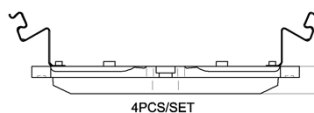

- ✓ OE-equivalent
- ✓ Brembo quality
- ✓ ECE-R90 certificate
- ✓ Safety
- ✓ Performance
- ✓ Comfort
- ✓ With accessories

Technical specifications

EAN code
8020584122945

Axle
Front

Thickness
15 mm

Width
143 mm

Height
69 mm

Braking system
CBI

Wear indicator
Electric

WVA number
26416

Accessories
With accessories
With anti-squeal shim
With brake caliper bolts

COMPATIBLE VEHICLES

COMPATIBLE OE PART NUMBERS

1EA698151A	AUDI
------------	------