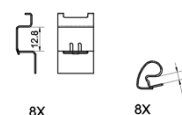

- ✓ OE-equivalent
- ✓ Brembo quality
- ✓ ECE-R90 certificate
- ✓ Safety
- ✓ Performance
- ✓ Comfort
- ✓ With accessories

Technical specifications

EAN code
8020584122945

Axle
Front

Thickness
15 mm

Width
143 mm

Height
69 mm

Braking system
CBI

Wear indicator
Electric

WVA number
26416

Accessories
With accessories
With anti-squeal shim
With brake caliper bolts

COMPATIBLE VEHICLES

COMPATIBLE OE PART NUMBERS

1EA698151A	AUDI
------------	------