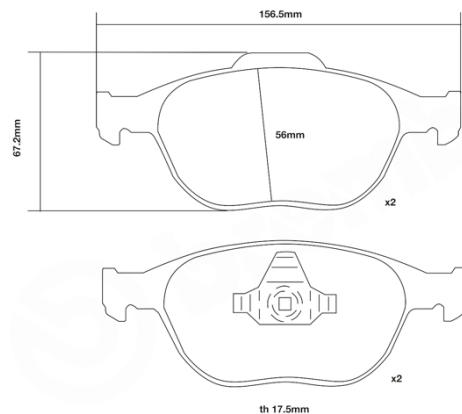

### Technical specifications

Width **157 mm** Thickness **18 mm**

WVA number **23440,23441** Axle **Front**

EAN code **8020584602317**

COMPATIBLE VEHICLES