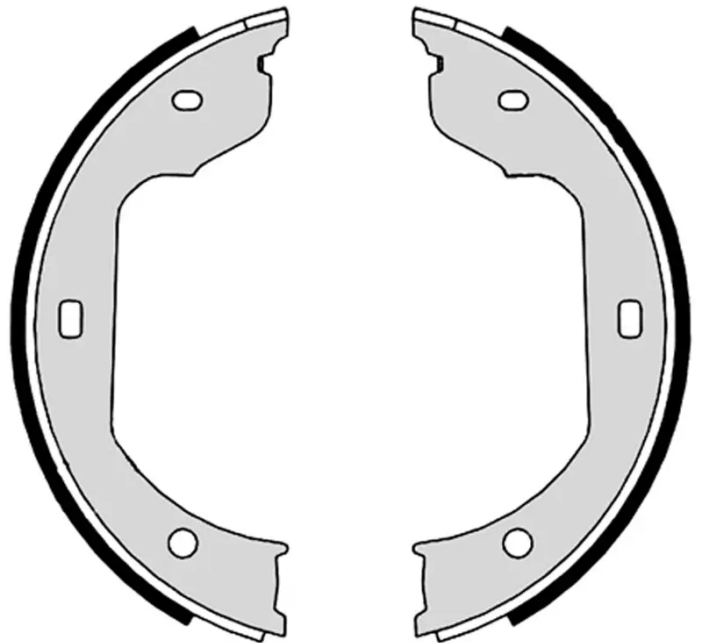

SHOE

S 06 511

The S 06 511 brake shoe is synonymous with reliability

Brembo brake shoes of original equipment quality guarantee the safe and reliable performance of your drum braking system. All Brembo brake shoes are accompanied by a ECE-R90 homologation certificate.

- ✓ OE-equivalent
- ✓ Brembo quality
- ✓ ECE-R90 certificate
- ✓ Safety
- ✓ Durability

Technical specifications

EAN code
8432509639733

Rear

Diameter
185 mm

Width
30 mm

Braking system
ATE

Type
Parking brake