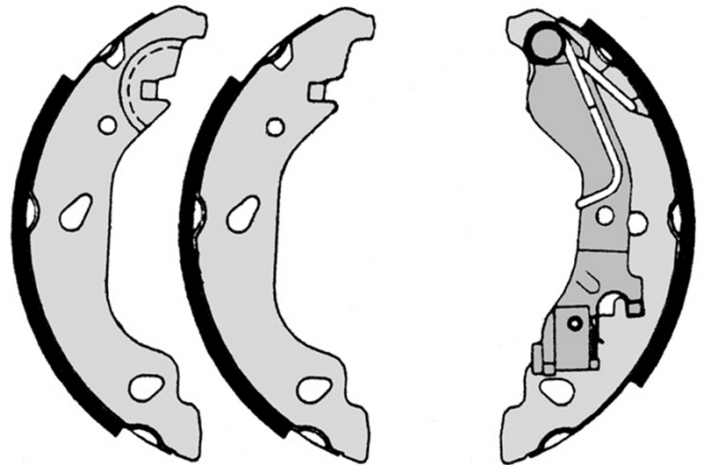

SHOE

S 23 521

The S 23 521 brake shoe is synonymous with reliability

Brembo brake shoes of original equipment quality guarantee the safe and reliable performance of your drum braking system. All Brembo brake shoes are accompanied by a ECE-R90 homologation certificate.

- ✓ OE-equivalent
- ✓ Brembo quality
- ✓ ECE-R90 certificate
- ✓ Safety
- ✓ Durability

Technical specifications

EAN code
8432509640487

Rear

Diameter
180 mm

Width
32 mm

Braking system
AP Lockheed

Parking brake lever
With handbrake lever