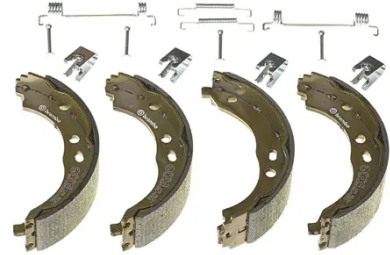

SHOE

S 23 579

The S 23 579 brake shoe is synonymous with reliability

Brembo brake shoes of original equipment quality guarantee the safe and reliable performance of your drum braking system. All Brembo brake shoes are accompanied by a ECE-R90 homologation certificate.

- ✓ OE-equivalent
- ✓ Brembo quality
- ✓ ECE-R90 certificate
- ✓ Safety
- ✓ Durability
- ✓ With accessories

Technical specifications

EAN code
8432509651537

Rear

Diameter
172 mm

Width
42 mm

Braking system
Bendix

Parking brake lever
With accessories

Type
Parking brake

COMPATIBLE VEHICLES

COMPATIBLE OE PART NUMBERS

4141N5	CITROËN
--------	---------

6001073079	FIAT
------------	------

68101452AA	FIAT
------------	------