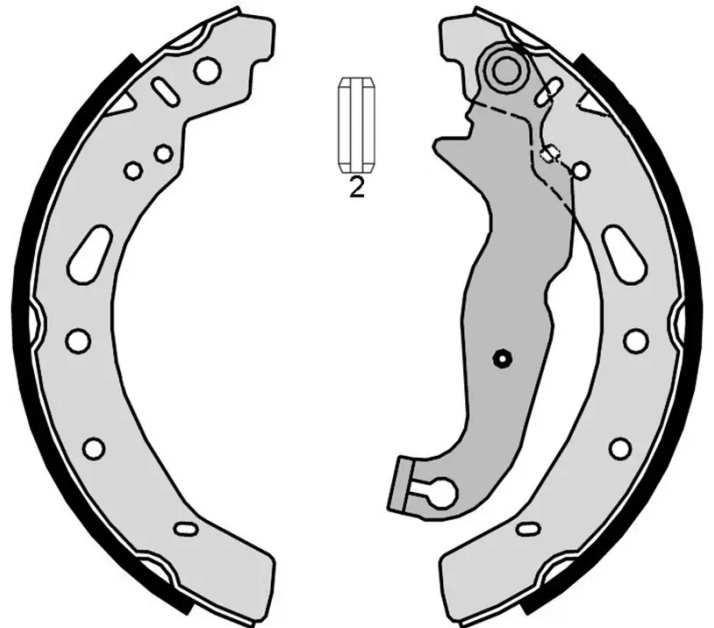

## S 24 540

The S 24 540 brake shoe is synonymous with reliability

Brembo brake shoes of original equipment quality guarantee the safe and reliable performance of your drum braking system. All Brembo brake shoes are accompanied by a ECE-R90 homologation certificate.

### Technical specifications

EAN code  
8432509641194

Rear

Diameter  
200 mm

Width  
32 mm

Braking system  
TRW-Lucas

Parking brake lever  
With handbrake lever

COMPATIBLE VEHICLES