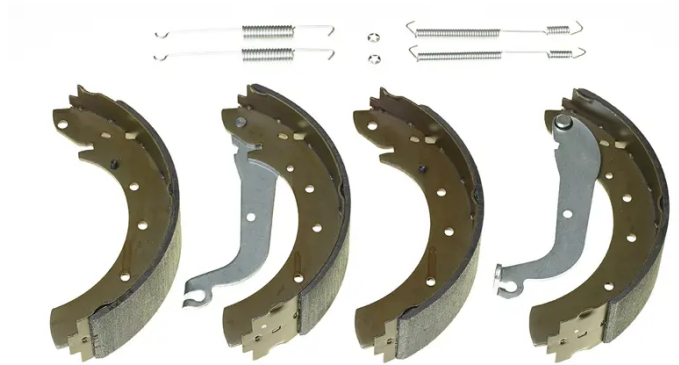

SHOE

S 61 514

The S 61 514 brake shoe is synonymous with reliability

Brembo brake shoes of original equipment quality guarantee the safe and reliable performance of your drum braking system. All Brembo brake shoes are accompanied by a ECE-R90 homologation certificate.

- ✓ OE-equivalent
- ✓ Brembo quality
- ✓ ECE-R90 certificate
- ✓ Safety
- ✓ Durability
- ✓ With accessories

Technical specifications

EAN code
8432509643280

Rear

Diameter
254 mm

Width
57 mm

Braking system
TRW