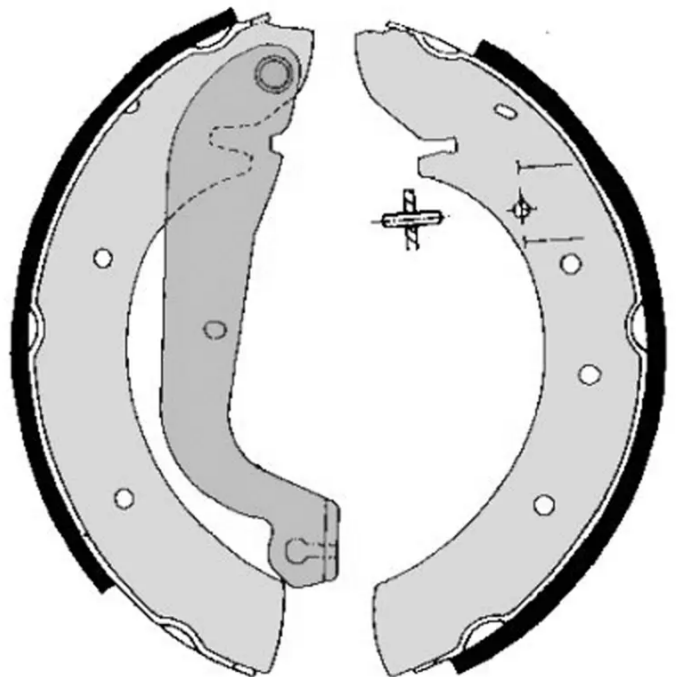

Technical specifications

EAN code
8432509643280

Rear

Diameter
254 mm

Width
57 mm

Braking system
TRW

Parking brake lever