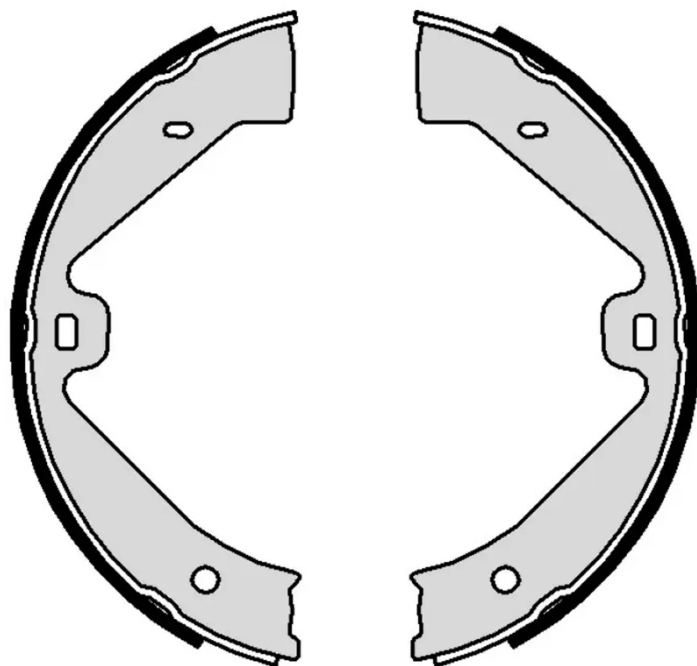

COMPATIBLE VEHICLES

COMPATIBLE OE PART NUMBERS

95835292500

PORSCHE

7P0698525

VW