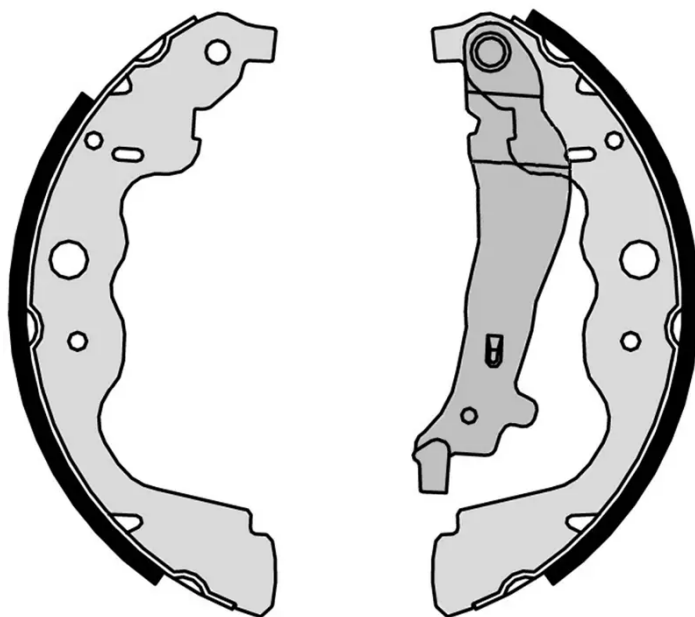

SHOE

S 68 546

The S 68 546 brake shoe is synonymous with reliability

Brembo brake shoes of original equipment quality guarantee the safe and reliable performance of your drum braking system. All Brembo brake shoes are accompanied by a ECE-R90 homologation certificate.

- ✓ OE-equivalent
- ✓ Brembo quality
- ✓ ECE-R90 certificate
- ✓ Safety
- ✓ Durability

Technical specifications

EAN code
8432509651834

Rear

Diameter
230 mm

Width
43 mm

Braking system
Bosch

Parking brake lever
With handbrake
lever