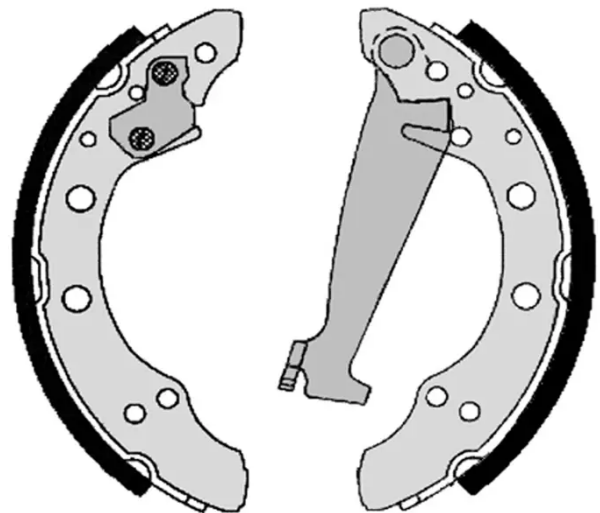

## S 85 511

The S 85 511 brake shoe is synonymous with reliability

Brembo brake shoes of original equipment quality guarantee the safe and reliable performance of your drum braking system. All Brembo brake shoes are accompanied by a ECE-R90 homologation certificate.

### Technical specifications

EAN code  
8432509645024

Rear

Diameter  
200 mm

Width  
40 mm

Braking system  
VAG

Parking brake lever  
With handbrake  
lever

COMPATIBLE VEHICLES