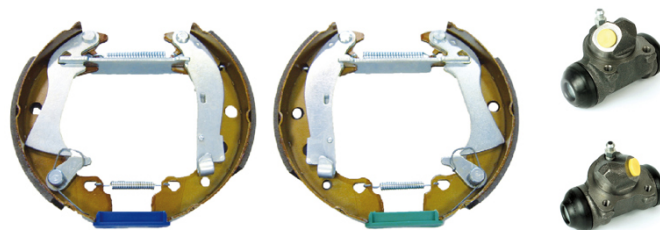

SHOE KIT K 68 017

The K 68 017 shoe kit is synonymous with reliability

The Brembo Kit & Fit is the ideal solution for the maintenance of drum brakes: everything you need for quick and efficient servicing is supplied in a single pre-assembled package, all with guaranteed Brembo quality. The kit contains all the components necessary for drum brake maintenance: shoes, brake wheel cylinders, springs, lubricant, and fixing kit.

- ✓ OE-equivalent
- ✓ Brembo quality
- ✓ ECE-R90 certificate
- ✓ Safety
- ✓ Durability
- ✓ Quick assembly
- ✓ With accessories
- ✓ Pre-Assembled Kit

Technical specifications

EAN code	Axle	Diameter
8020584076576	Rear	229 mm
Width	Master cylinder diameter	Type of assembly
42 mm	22 mm	Pre-assembled
Braking system	Brake proportioning valve	
Bendix	Manual	