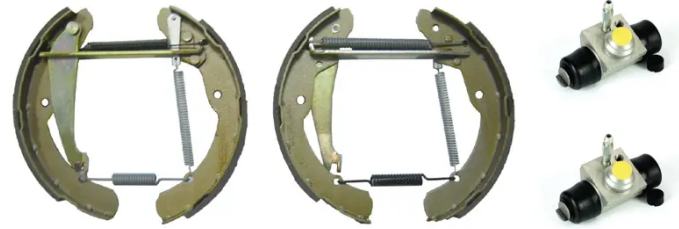

SHOE KIT K 85 045

The K 85 045 shoe kit is synonymous with reliability

The Brembo Kit & Fit is the ideal solution for the maintenance of drum brakes: everything you need for quick and efficient servicing is supplied in a single pre-assembled package, all with guaranteed Brembo quality. The kit contains all the components necessary for drum brake maintenance: shoes, brake wheel cylinders, springs, lubricant, and fixing kit.

- ✓ OE-equivalent
- ✓ Brembo quality
- ✓ ECE-R90 certificate
- ✓ Safety
- ✓ Durability
- ✓ Quick assembly
- ✓ With accessories
- ✓ Pre-Assembled Kit

Technical specifications

EAN code	Axle	Diameter
8020584077214	Rear	230 mm
Width	Master cylinder diameter	Type of assembly
32 mm	19 mm	Pre-assembled
Braking system	Brake proportioning valve	
VAG	Manual	