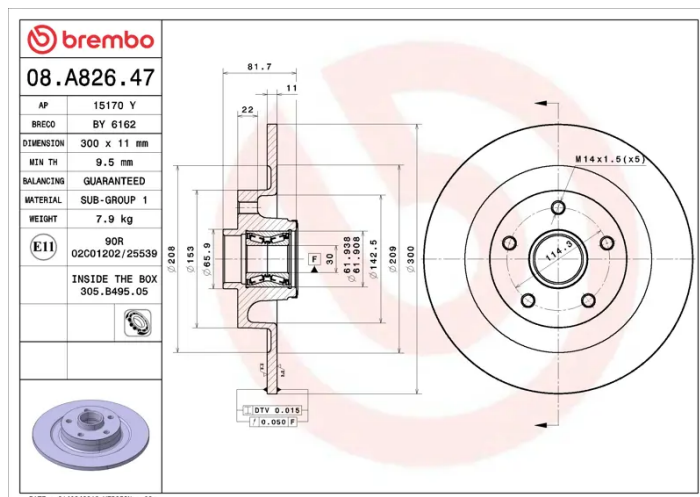

Technical specifications

EAN code
8020584234358

Axle
Rear

Diameter Ø
300 mm

Thickness (TH)
11 mm

Height (A)
82 mm

Number of holes (C)
5

Brake disc type
Solid

Centering (B)
30 mm

Min. thickness
9,5 mm