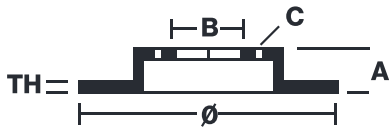

BRAKE DISC MAX

09.7010.76

The 09.7010.76 Max brake disc is synonymous with reliability

The Brembo Max brake disc features grooves on the braking surface. The special shape of the grooves generates greater fading resistance and constant renewal of friction material, quickly restoring optimum braking conditions. The UV paint completes the sporty look.

- ✓ Brembo quality
- ✓ ECE-R90 certificate
- ✓ Performance
- ✓ Sports driving
- ✓ Sporty look
- ✓ High carbon
- ✓ Anti-corrosion
- ✓ Fastening screws

Technical specifications

EAN code
8020584013649

Axle
Front

Diameter Ø
288 mm

Thickness (TH)
25 mm

Height (A)
34 mm

Number of holes (C)
5

Brake disc type
Ventilated

Centering (B)
65 mm

Min. thickness
22 mm

Tightening torque
120 Nm