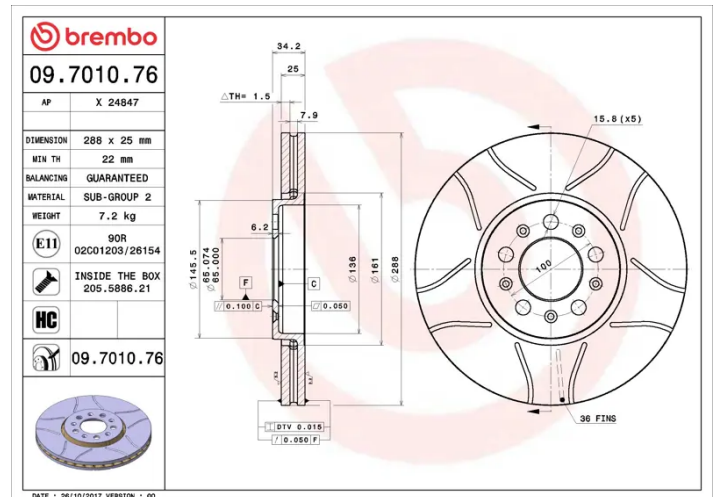

- ✓ Brembo quality
- ✓ ECE-R90 certificate
- ✓ Performance
- ✓ Sports driving
- ✓ Sporty look
- ✓ High carbon
- ✓ Anti-corrosion
- ✓ Fastening screws

Technical specifications

EAN code
8020584013649

Axle
Front

Diameter Ø
288 mm

Thickness (TH)
25 mm

Height (A)
34 mm

Number of holes (C)
5

Brake disc type
Ventilated

Centering (B)
65 mm

Min. thickness
22 mm

Tightening torque
120 Nm