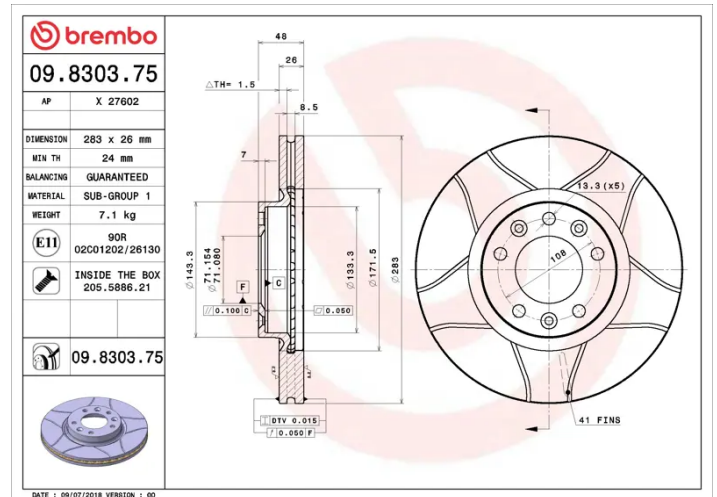

- ✓ Brembo quality
- ✓ ECE-R90 certificate
- ✓ Performance
- ✓ Sports driving
- ✓ Sporty look
- ✓ Anti-corrosion
- ✓ Fastening screws

Technical specifications

EAN code
8020584013687

Axle
Front

Diameter \varnothing
283 mm

Thickness (TH)
26 mm

Height (A)
48 mm

Number of holes (C)
5

Brake disc type
Ventilated

Centering (B)
71 mm

Min. thickness
24 mm

Tightening torque
90 Nm

COMPATIBLE VEHICLES