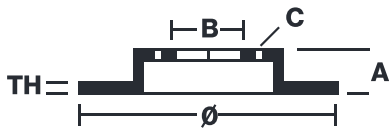

BRAKE DISC MAX

09.8303.75

The 09.8303.75 Max brake disc is synonymous with reliability

The Brembo Max brake disc features grooves on the braking surface. The special shape of the grooves generates greater fading resistance and constant renewal of friction material, quickly restoring optimum braking conditions. The UV paint completes the sporty look.

- ✓ Brembo quality
- ✓ ECE-R90 certificate
- ✓ Performance
- ✓ Sports driving
- ✓ Sporty look
- ✓ Anti-corrosion
- ✓ Fastening screws

Technical specifications

EAN code
8020584013687

Axle
Front

Diameter \varnothing
283 mm