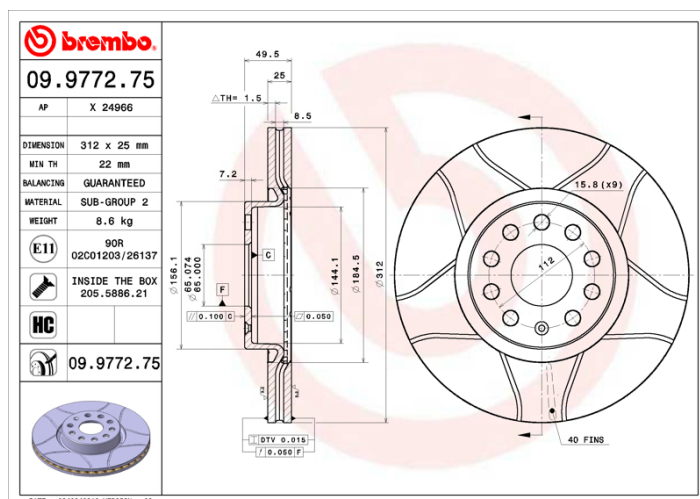

### Technical specifications

EAN code  
**8020584029725**

Axle  
**Front**

Diameter Ø  
**312 mm**

Thickness (TH)  
**25 mm**

Height (A)  
**50 mm**

Number of holes (C)  
**5**

Brake disc type  
**Ventilated**

Centering (B)  
**65 mm**

Min. thickness  
**22 mm**

Tightening torque  
**120 Nm**

COMPATIBLE VEHICLES