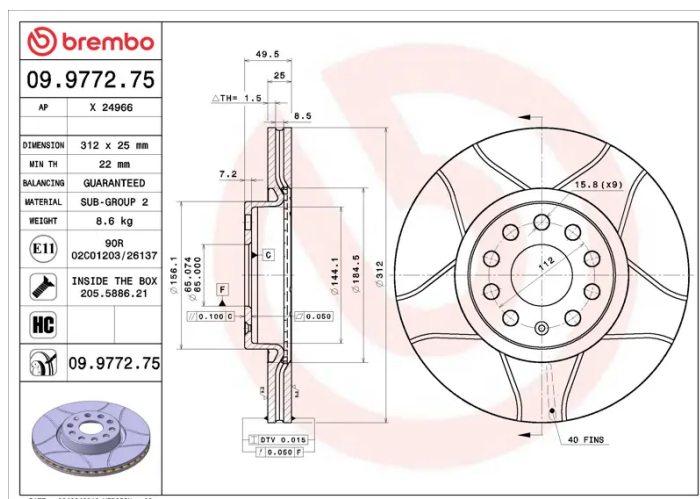

- ✓ Brembo quality
- ✓ ECE-R90 certificate
- ✓ Performance
- ✓ Sports driving
- ✓ Sporty look
- ✓ High carbon
- ✓ Anti-corrosion
- ✓ Fastening screws

Technical specifications

EAN code
8020584029725

Axle
Front

Diameter \varnothing
312 mm

Thickness (TH)
25 mm

Height (A)
50 mm

Number of holes (C)
5

Brake disc type
Ventilated

Centering (B)
65 mm

Min. thickness
22 mm

Tightening torque
120 Nm