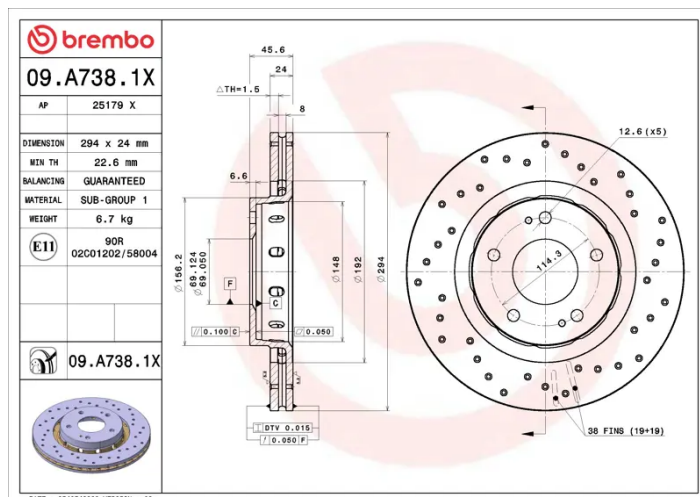

Technical specifications

EAN code
8020584319710

Axle
Front

Diameter $\varnothing$
294 mm

Thickness (TH)
24 mm

Height (A)
45,6 mm

Number of holes (C)
5

Brake disc type
Ventilated

Centering (B)
69 mm

Min. thickness
22,6 mm