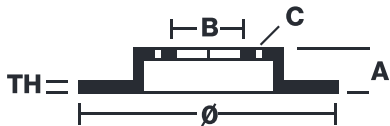

Technical specifications

EAN code	Axle	Diameter Ø
-	Front	360 mm
Thickness (TH)	Height (A)	Number of holes (C)
30 mm	62 mm	5
Brake disc type	Centering (B)	Min. thickness
Ventilated	79 mm	27 mm
Tightening torque		
135 Nm		

COMPATIBLE VEHICLES