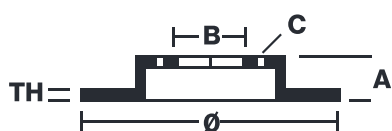

BRAKE DISC COMPOSITE

09.D900.13

Composite brake disc 09.D900.13 belongs to Brembo Premium Line

The Composite brake disc is dedicated to the highest-performance BMW applications and is perfectly interchangeable with the original disc. It has an aluminium hat connected to the special cast iron braking surface by steel pins. This solution makes the disc lighter for improved handling of the car.

EAN code
8020584238318

Axle
Front right

Diameter Ø
395 mm

Thickness (TH)
36 mm

Height (A)
62 mm

Number of holes (C)
5

Brake disc type
Ventilated

Centering (B)
75 mm