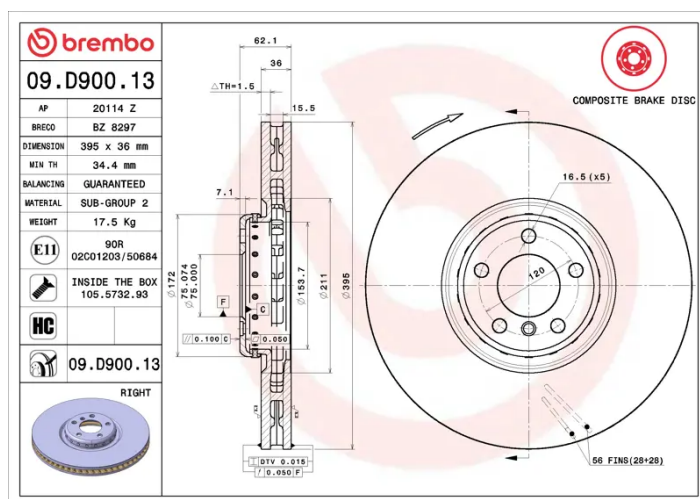

EAN code
8020584238318

Axle
Front right

Diameter Ø
395 mm

Thickness (TH)
36 mm

Height (A)
62 mm

Number of holes (C)
5

Brake disc type
Ventilated

Centering (B)
75 mm

Min. thickness
34,4 mm

COMPATIBLE VEHICLES

COMPATIBLE OE PART NUMBERS

34116789070

BMW

34116898728

BMW
