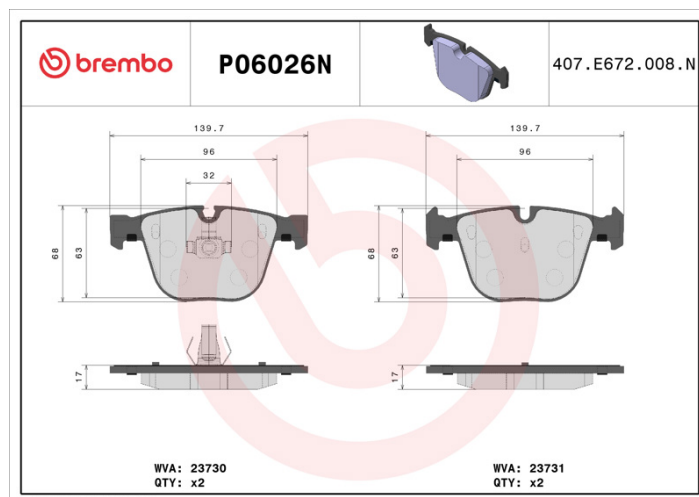

## Technical specifications

EAN code <b>8020584095867</b>	Axle <b>Rear</b>	Thickness <b>17 mm</b>
Width <b>139 mm</b>	Height <b>68 mm</b>	Braking system <b>Teves</b>
Wear indicator <b>Prepared for wear indicator</b>	WVA number <b>23730,23731</b>	Accessories <b>With anti-squeal shim With piston clip</b>