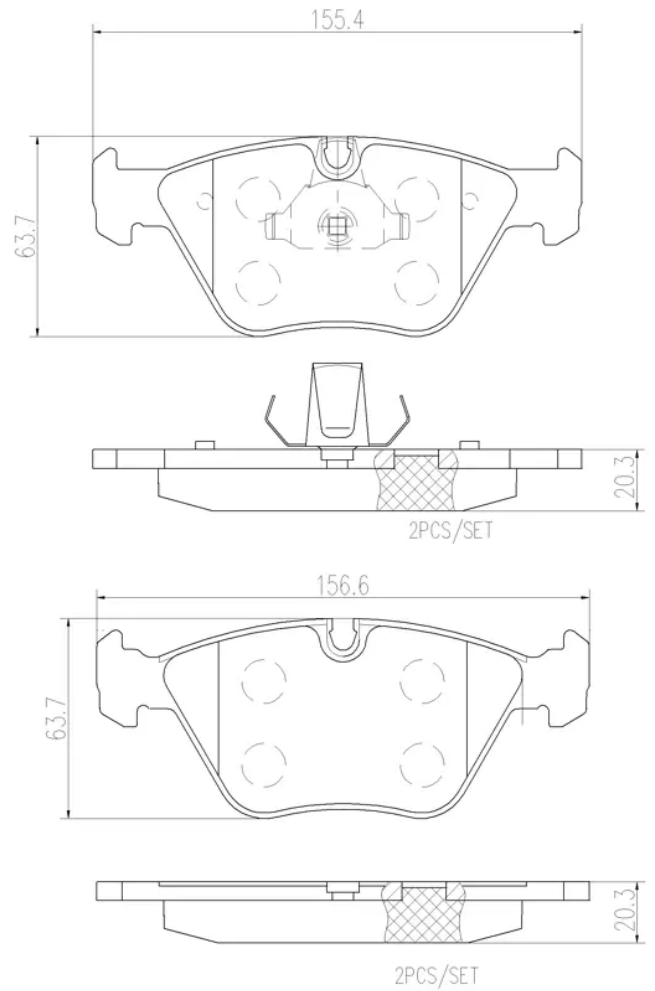

Technical specifications

EAN code
8020584095928

Axle
Front

Thickness
20 mm

Width
155 mm

Height
64 mm

Braking system
Teves

Wear indicator
Prepared for wear indicator

WVA number
21676,23183

Accessories
**With piston clip
With accessories
With anti-squeal shim**

COMPATIBLE VEHICLES

COMPATIBLE OE PART NUMBERS

34112157573	BMW
34112357229	BMW
34113404362	BMW
34116750148	BMW
34116761243	BMW
34116779652	BMW
SFP000040	ROVER
SFP000041	ROVER