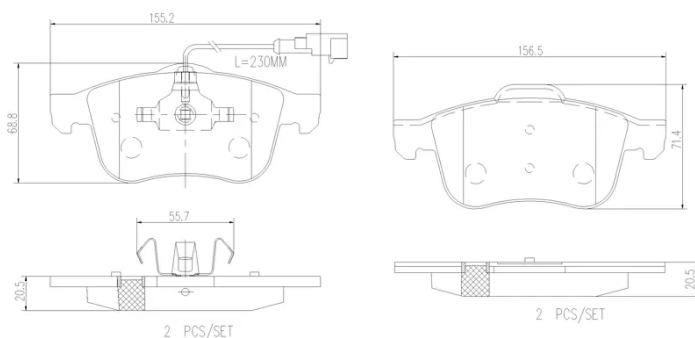

## Technical specifications

EAN code <b>8020584121351</b>	Axle <b>Front</b>	Thickness <b>21 mm</b>
Width <b>157 mm</b>	Height <b>69 mm</b>	Braking system <b>Teves</b>
Wear indicator <b>Electric</b>	WVA number <b>24340,24339</b>	Accessories <b>With accessories</b> <b>With anti-squeal shim</b> <b>With piston clip</b>