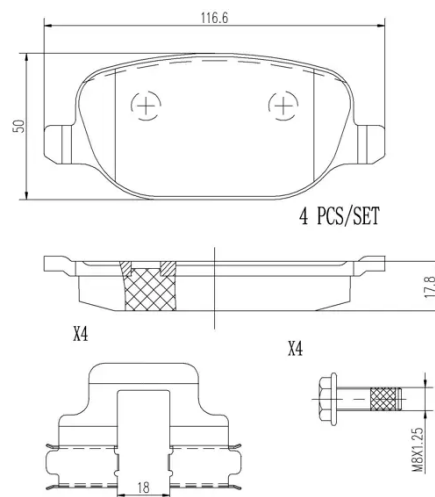

## Technical specifications

EAN code <b>8020584088272</b>	Axle <b>Rear</b>	Thickness <b>18 mm</b>
Width <b>117 mm</b>	Height <b>50 mm</b>	Braking system <b>Lucas</b>
Wear indicator <b>Without</b>	WVA number <b>23760</b>	Accessories <b>With accessories</b> <b>With anti-squeal shim</b> <b>With brake caliper bolts</b>