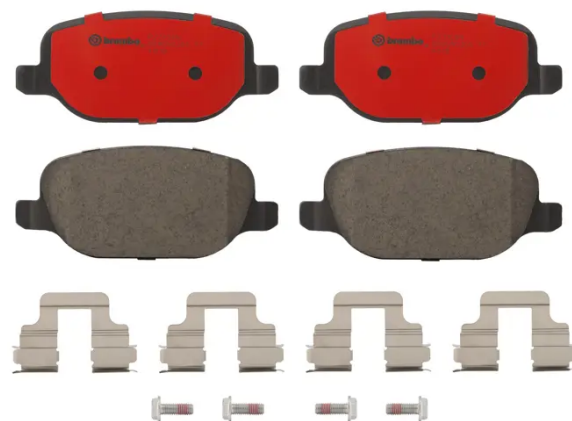

# BRAKE PAD PRIME CERAMIC P23109N

The P23109N NAO brake pad is synonymous with reliability

Brembo NAO brake pads stand out for their ultimate braking comfort, reduced friction wear and low dust mission, which makes for cleaner rims and reduced maintenance requirements. The advanced friction material in keeping with the strictest environmental standards is the main distinguishing feature of NAO compounds.

## Technical specifications

EAN code <b>8020584088272</b>	Axle <b>Rear</b>	Thickness <b>18 mm</b>
Width <b>117 mm</b>	Height <b>50 mm</b>	Braking system <b>Lucas</b>
Wear indicator <b>Without</b>	WVA number <b>23760</b>	Accessories <b>With accessories</b> <b>With anti-squeal shim</b> <b>With brake caliper bolts</b>