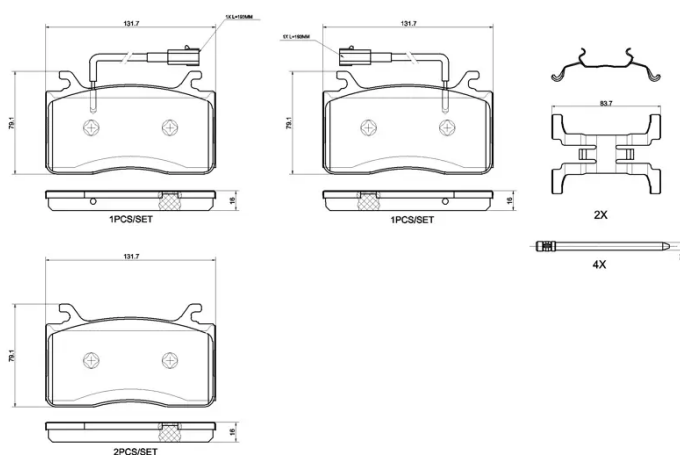

- ✓ OE-equivalent
- ✓ Brembo quality
- ✓ Safety
- ✓ Comfort
- ✓ Durability
- ✓ Dust reduction
- ✓ With accessories

Technical specifications

EAN code 8020584124888	Axle Front	Thickness 15 mm
Width 132 mm	Height 79 mm	Braking system Brembo
Wear indicator Electric	WVA number 22094	Accessories With accessories