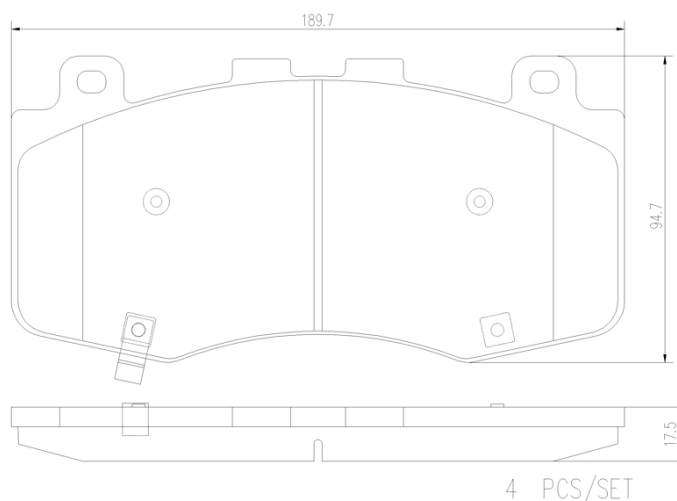

- ✓ OE-equivalent
- ✓ Brembo quality
- ✓ Safety
- ✓ Comfort
- ✓ Durability
- ✓ Dust reduction
- ✓ With accessories

Technical specifications

EAN code 8020584124239	Axle Front	Thickness 18 mm
Width 190 mm	Height 95 mm	Braking system Brembo
Wear indicator Acoustic	Accessories With anti-squeal shim	