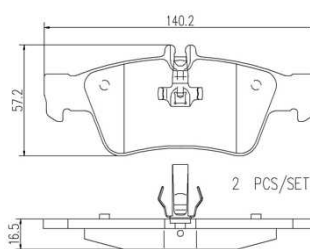

## Technical specifications

EAN code <b>8020584098493</b>	Axle <b>Rear</b>	Thickness <b>17 mm</b>
Width <b>140 mm</b>	Height <b>57 mm</b>	Braking system <b>Teves</b>
Wear indicator <b>Prepared for wear indicator</b>	WVA number <b>23334,23335</b>	Accessories <b>With piston clip With anti-squeal shim</b>