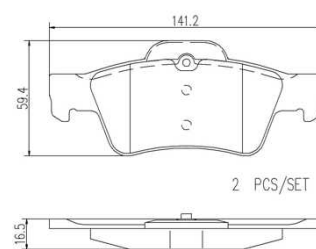

## Technical specifications

EAN code <b>8020584098493</b>	Axle <b>Rear</b>	Thickness <b>17 mm</b>
Width <b>140 mm</b>	Height <b>57 mm</b>	Braking system <b>Teves</b>
Wear indicator <b>Prepared for wear indicator</b>	WVA number <b>23334,23335</b>	Accessories <b>With piston clip With anti-squeal shim</b>