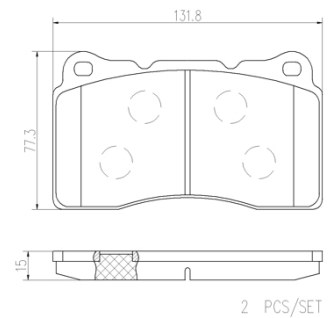

- ✓ OE-equivalent
- ✓ Brembo quality
- ✓ Safety
- ✓ Comfort
- ✓ Durability
- ✓ Dust reduction
- ✓ With accessories

Technical specifications

EAN code 8020584098653	Axle Front	Thickness 15 mm
Width 132 mm	Height 77 mm	Braking system Brembo
Wear indicator Acoustic	WVA number 23092,23325	Accessories With anti-squeal shim