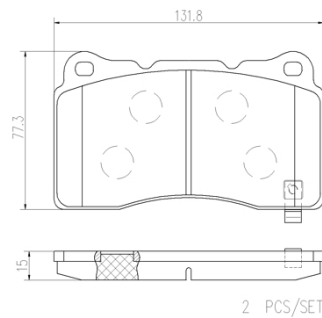

- ✓ OE-equivalent
- ✓ Brembo quality
- ✓ Safety
- ✓ Comfort
- ✓ Durability
- ✓ Dust reduction
- ✓ With accessories

Technical specifications

EAN code 8020584098653	Axle Front	Thickness 15 mm
Width 132 mm	Height 77 mm	Braking system Brembo
Wear indicator Acoustic	WVA number 23092,23325	Accessories With anti-squeal shim