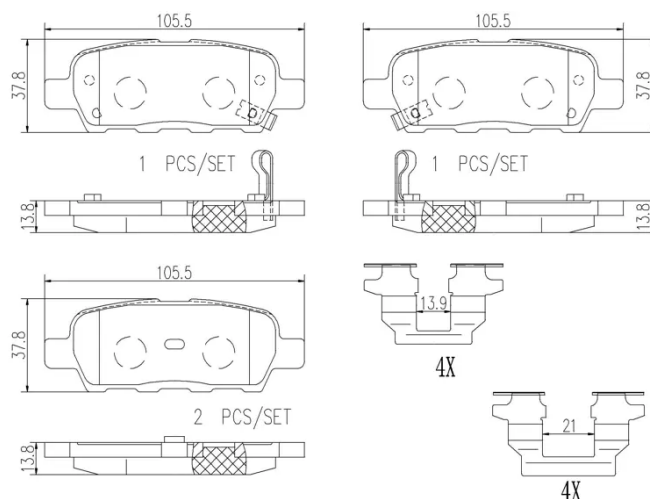

- ✓ OE-equivalent
- ✓ Brembo quality
- ✓ Safety
- ✓ Comfort
- ✓ Durability
- ✓ Dust reduction
- ✓ With accessories

Technical specifications

EAN code 8020584098844	Axle Rear	Thickness 14 mm
Width 106 mm	Height 38 mm	Braking system Akebono
Wear indicator Acoustic	WVA number 23871,23872,24088	Accessories With anti-squeal shim