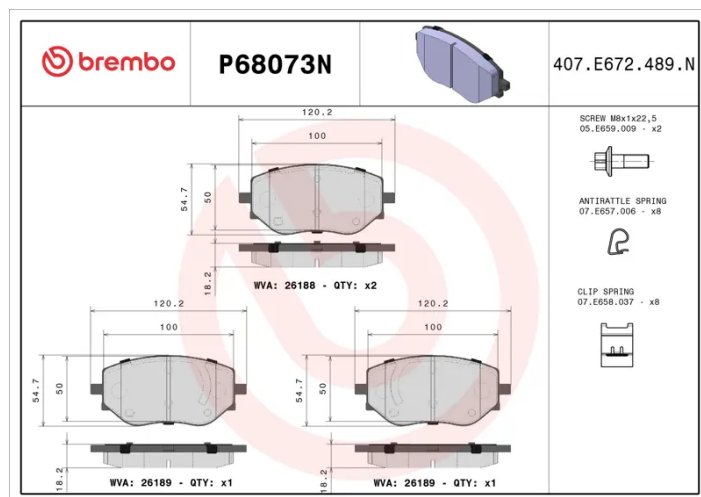

- ✓ OE-equivalent
- ✓ Brembo quality
- ✓ Safety
- ✓ Comfort
- ✓ Durability
- ✓ Dust reduction
- ✓ With accessories

Technical specifications

EAN code 8020584119884	Axle Front	Thickness 18 mm
Width 120 mm	Height 55 mm	Braking system CBI
Wear indicator Acoustic	WVA number 26189,26188	Accessories With anti-squeal shim