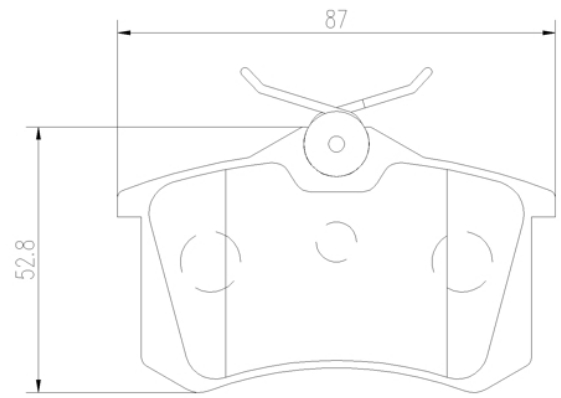

Technical specifications

EAN code
8020584100011

Axle
Front and rear

Thickness
17 mm

Width
87 mm

Height
53 mm

Braking system
Lucas

Wear indicator
Without

WVA number
20961,23554

Accessories
With accessories
With anti-squeal
shim
With brake caliper
bolts

4PCS/SET

4X

4X

COMPATIBLE VEHICLES