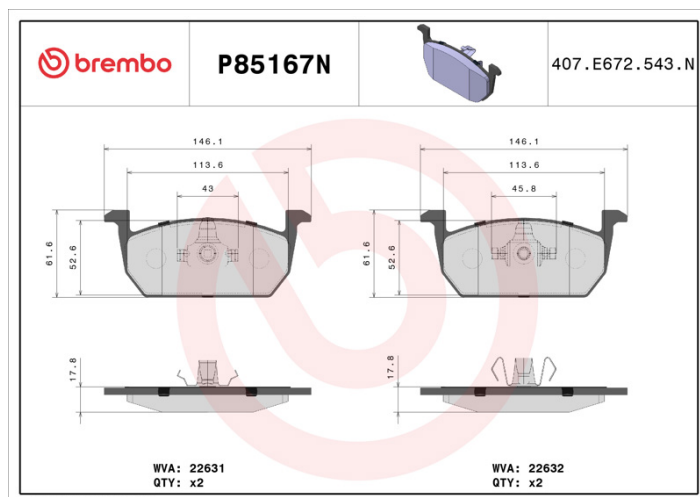

## Technical specifications

EAN code <b>8020584115381</b>	Axle <b>Front and rear</b>	Thickness <b>18 mm</b>
Width <b>146 mm</b>	Height <b>62 mm</b>	Braking system <b>Mando</b>
Wear indicator <b>Without</b>	WVA number <b>22632,22631</b>	Accessories <b>With piston clip With anti-squeal shim</b>