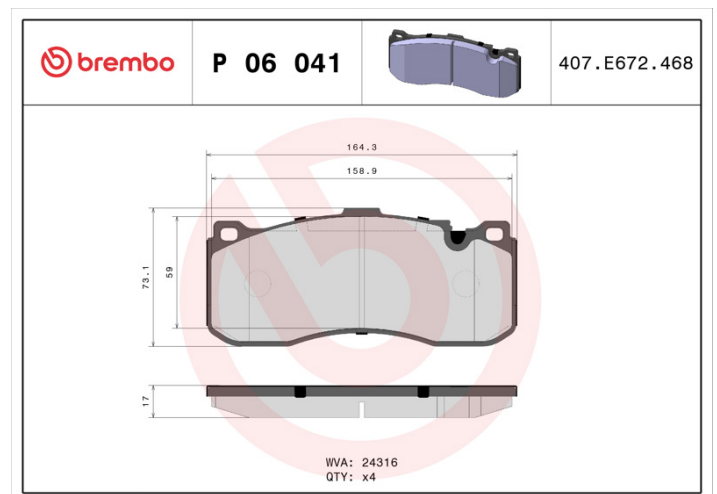

BRAKE PAD

P 06 041

The P 06 041 brake pad is synonymous with reliability

The Brembo brake pad guarantees ultimate safety when braking thanks to the use of more than 100 different compounds, designed according to the type of vehicle and use. Stopping distances reduced to a minimum, maximum driving comfort and silent operation are the most important features of Brembo materials. Brembo brake pads are supplied together with an extensive range of accessories and assembly kits for professional-standard installation.

- ✓ OE-equivalent
- ✓ Brembo quality
- ✓ ECE-R90 certificate
- ✓ Safety
- ✓ Performance
- ✓ Comfort

Technical specifications

EAN code 8020584059890	Axle Front	Thickness 17 mm
Width 165 mm	Height 74 mm	Braking system Brembo
Wear indicator Prepared for wear indicator	WVA number 24316	