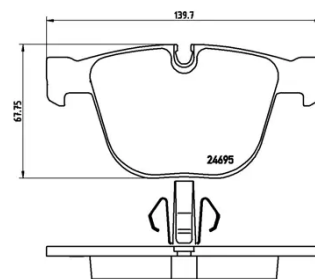

- ✓ OE-equivalent
- ✓ Brembo quality
- ✓ ECE-R90 certificate
- ✓ Safety
- ✓ Performance
- ✓ Comfort
- ✓ With accessories

Technical specifications

EAN code
8020584090176

Axle
Rear

Thickness
17 mm

Width
140 mm

Height
67 mm

Braking system
Teves

Wear indicator
Prepared for wear indicator

WVA number
23731,24695

Accessories
**With anti-squeal shim
With piston clip
With accessories**

COMPATIBLE VEHICLES

COMPATIBLE OE PART NUMBERS