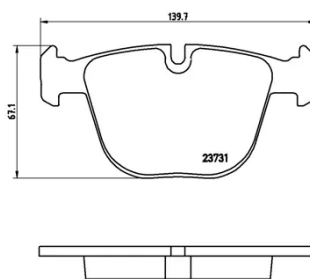

- ✓ OE-equivalent
- ✓ Brembo quality
- ✓ ECE-R90 certificate
- ✓ Safety
- ✓ Performance
- ✓ Comfort
- ✓ With accessories

Technical specifications

EAN code
8020584090176

Axle
Rear

Thickness
17 mm

Width
140 mm

Height
67 mm

Braking system
Teves

Wear indicator
Prepared for wear indicator

WVA number
23731,24695

Accessories
**With anti-squeal shim
With piston clip
With accessories**

COMPATIBLE VEHICLES

COMPATIBLE OE PART NUMBERS