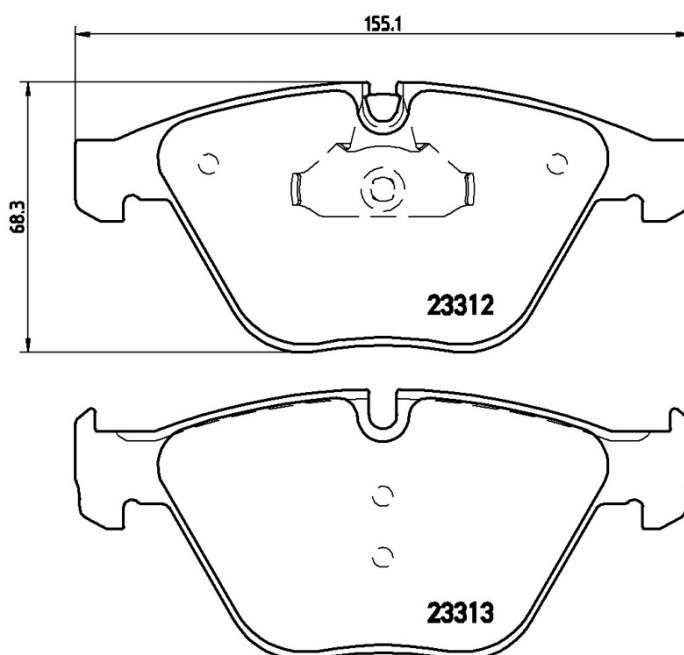

BRAKE PAD

P 06 054

The P 06 054 brake pad is synonymous with reliability

The Brembo brake pad guarantees ultimate safety when braking thanks to the use of more than 100 different compounds, designed according to the type of vehicle and use. Stopping distances reduced to a minimum, maximum driving comfort and silent operation are the most important features of Brembo materials. Brembo brake pads are supplied together with an extensive range of accessories and assembly kits for professional-standard installation.

- ✓ OE-equivalent
- ✓ Brembo quality
- ✓ ECE-R90 certificate
- ✓ Safety
- ✓ Performance
- ✓ Comfort

Technical specifications

EAN code 8020584090183	Axle Front	Thickness 20 mm
Width 155 mm	Height 68 mm	Braking system Teves
Wear indicator Prepared for wear indicator	WVA number 23312,23313	Accessories With piston clip