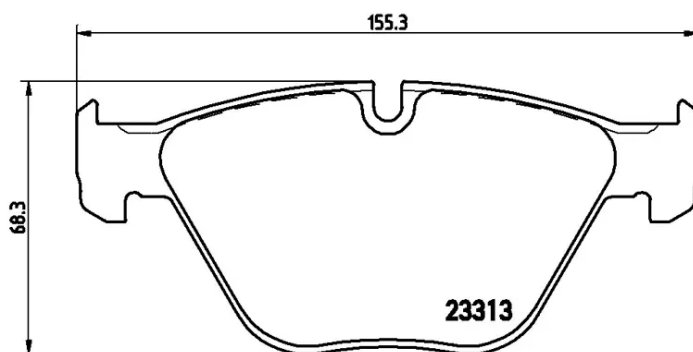

# BRAKE PAD XTRA P 06 055X

The P 06 055X Xtra brake pad is synonymous with reliability

Brembo Xtra brake pads, developed to enhance the advantages of the Xtra and Max discs, are made using the special BRM X L01 compound which consists of more than 30 different components. Compared with the compound used for original-equivalent pads, the new solution assures a higher friction coefficient, which translates to more precise and stable braking, at both high and low temperatures. All this makes for greater driving comfort and improved pedal modularity, without compromising the product's mileage output.

## Technical specifications

EAN code <b>8020584068595</b>	Axle <b>Front</b>	Thickness <b>20 mm</b>
Width <b>155 mm</b>	Height <b>68 mm</b>	Braking system <b>Teves</b>
Wear indicator <b>Prepared for wear indicator</b>	WVA number <b>23313,24255</b>	Accessories <b>With anti-squeal shim</b>