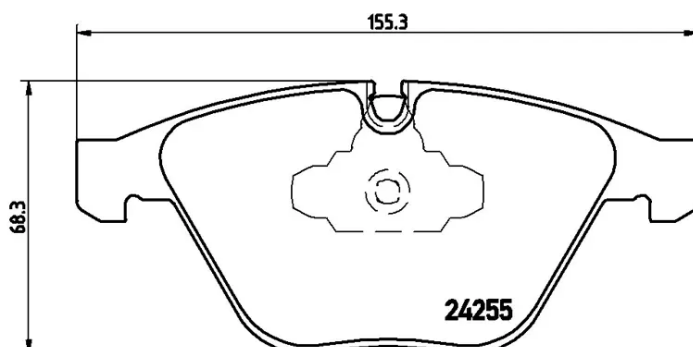

# BRAKE PAD XTRA P 06 055X

The P 06 055X Xtra brake pad is synonymous with reliability

Brembo Xtra brake pads, developed to enhance the advantages of the Xtra and Max discs, are made using the special BRM X L01 compound which consists of more than 30 different components. Compared with the compound used for original-equivalent pads, the new solution assures a higher friction coefficient, which translates to more precise and stable braking, at both high and low temperatures. All this makes for greater driving comfort and improved pedal modularity, without compromising the product's mileage output.

## Technical specifications

EAN code <b>8020584068595</b>	Axle <b>Front</b>	Thickness <b>20 mm</b>
Width <b>155 mm</b>	Height <b>68 mm</b>	Braking system <b>Teves</b>
Wear indicator <b>Prepared for wear indicator</b>	WVA number <b>23313,24255</b>	Accessories <b>With anti-squeal shim</b>