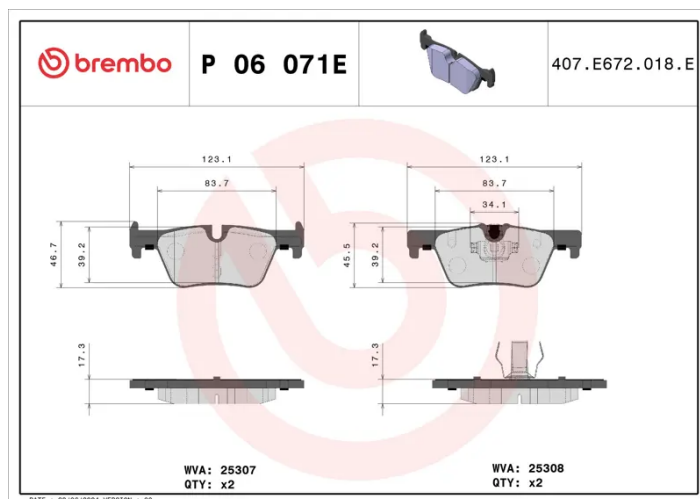

- ✓ OE-equivalent
- ✓ Brembo quality
- ✓ ECE-R90 certificate
- ✓ Safety
- ✓ Performance
- ✓ Comfort
- ✓ With accessories

Technical specifications

EAN code
8020584129784

Axle
Rear

Thickness
17 mm

Width
123 mm

Height
45 mm

Braking system
Teves

Wear indicator
Prepared for wear indicator

WVA number
25307,25308

Accessories
With accessories
With anti-squeal shim
With piston clip

COMPATIBLE VEHICLES

COMPATIBLE OE PART NUMBERS