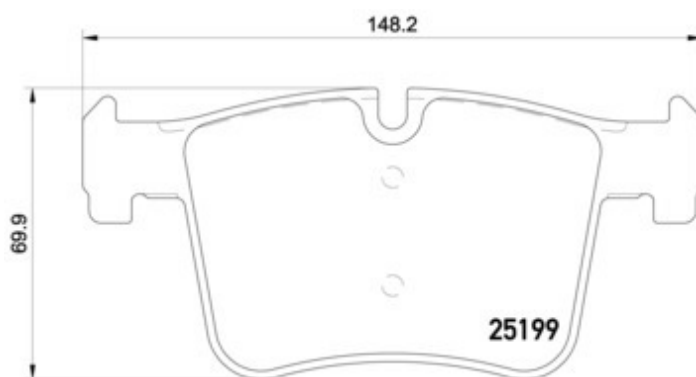

BRAKE PAD XTRA P 06 075X

The P 06 075X Xtra brake pad is synonymous with reliability

Brembo Xtra brake pads, developed to enhance the advantages of the Xtra and Max discs, are made using the special BRM X L01 compound which consists of more than 30 different components. Compared with the compound used for original-equivalent pads, the new solution assures a higher friction coefficient, which translates to more precise and stable braking, at both high and low temperatures. All this makes for greater driving comfort and improved pedal modularity, without compromising the product's mileage output.

- ✓ OE-equivalent
- ✓ Brembo quality
- ✓ ECE-R90 certificate
- ✓ Safety
- ✓ Performance
- ✓ Sports driving

Technical specifications

| | | |
|------------------------------------|--------------------|----------------|
| EAN code | Axle | Thickness |
| 8020584068632 | Front | 19 mm |
| Width | Height | Braking system |
| 148 mm | 70 mm | Bosch |
| Wear indicator | WVA number | |
| Prepared for wear indicator | 25199,25200 | |